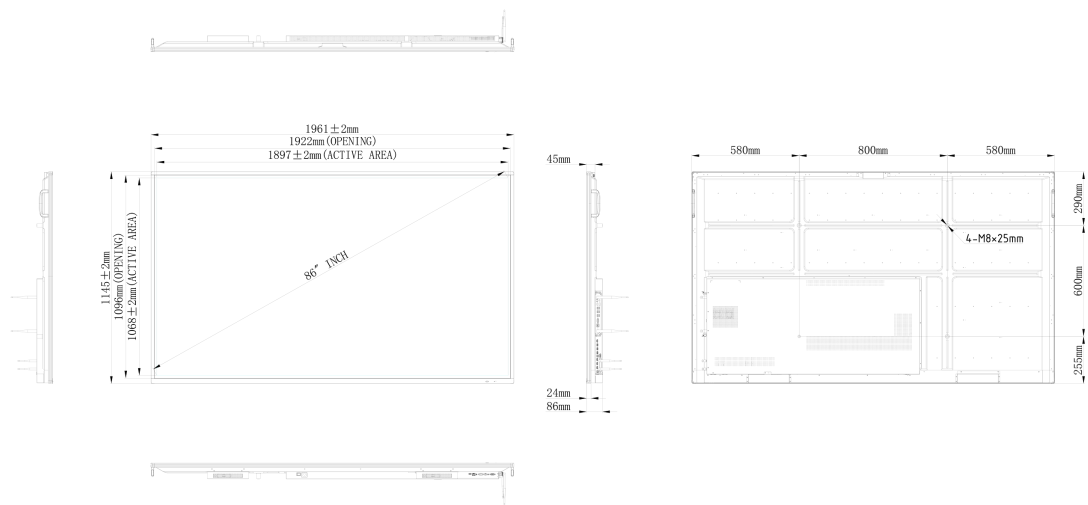

All trademarks and registered trademarks acknowledged. E & O E. Specification subject to change without notice. All LCD's comply with ISO-9241-307:2008 in connection with pixel defects.

© IIYAMA CORPORATION. ALL RIGHTS RESERVED